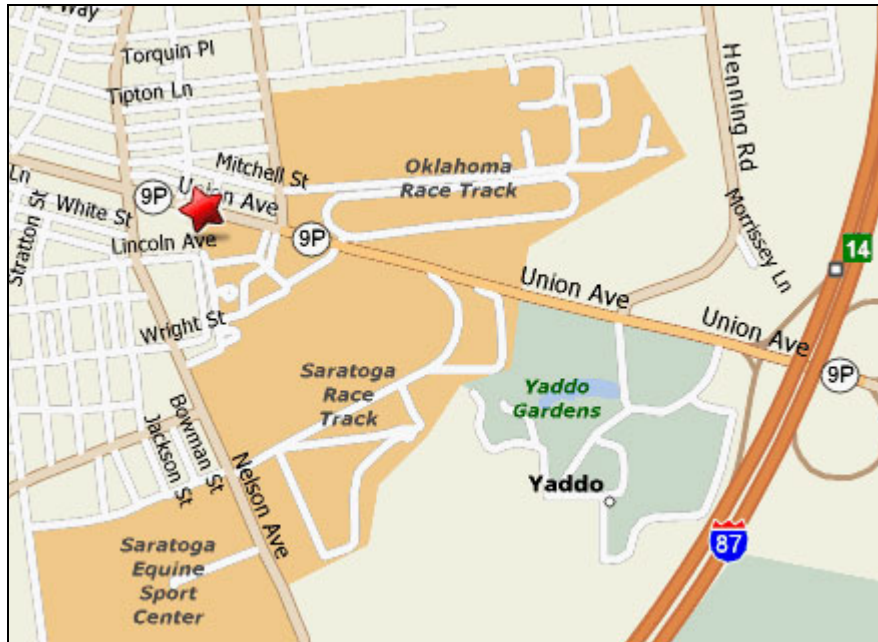

The Saratoga Sleigh Bed & Breakfast

Visit us online! www.SaratogaSleigh.com • Phone: (518) 584-4534

From the North

- Merge onto I-87 S
- Take the RT-9P N exit- EXIT 14- toward SARATOGA SPRINGS
- Merge onto UNION AVE / NY-9P
- End at **203 Union Ave, Saratoga Springs, NY 12866-3533, US**

From the South

- Merge onto I-87 N toward SARATOGA SPRINGS / GLENS FALLS
- Take the RT-9P N exit- EXIT 14- toward SARATOGA SPRINGS / RT-29 / SCHUYLERVILLE
- Merge onto NY-9P / UNION AVE.
- End at **203 Union Ave, Saratoga Springs, NY 12866-3533, US**